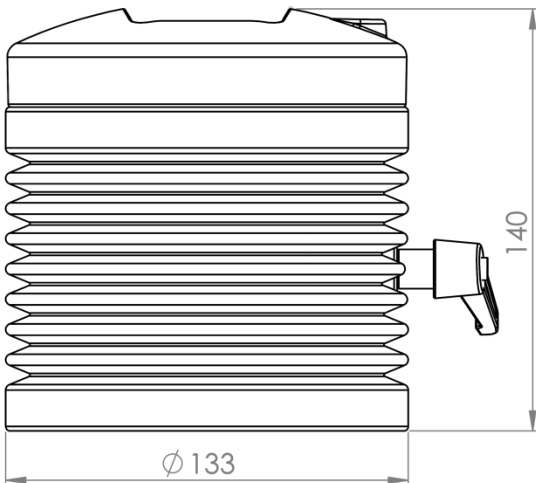

TK060.843

Tilting Panel Coupling

Weight (gr)	1.550
Color / Ral Code	7035/7016
Package	1
Package Dimension (mm)	180 x 150 x 150
Diameter(mm)	Ø 130
Movement	±45°

Bottom View

1 Braking Arm