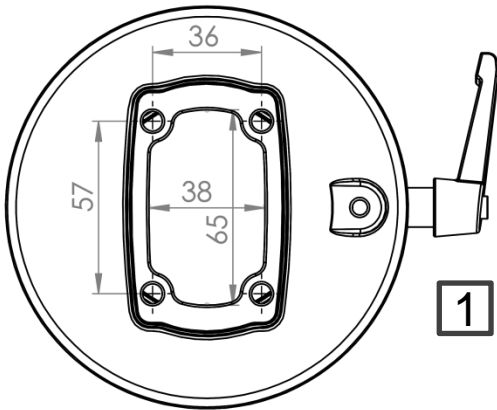

TK060.843

Tilting Panel Coupling

Weight (gr)	1.550
Color / Ral Code	7035/7016
Package	1
Package Dimension (mm)	180 x 150 x 150
Diameter(mm)	Ø 130
Movement	±45°

Bottom View

1 Braking Arm