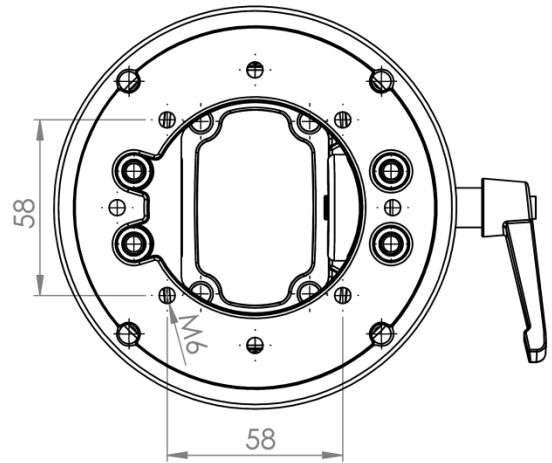

TK060.843

Tilting Panel Coupling

Weight (gr)	1.550
Color / Ral Code	7035/7016
Package	1
Package Dimension (mm)	180 x 150 x 150
Diameter(mm)	Ø 130
Movement	±45°

Bottom View

1 Braking Arm