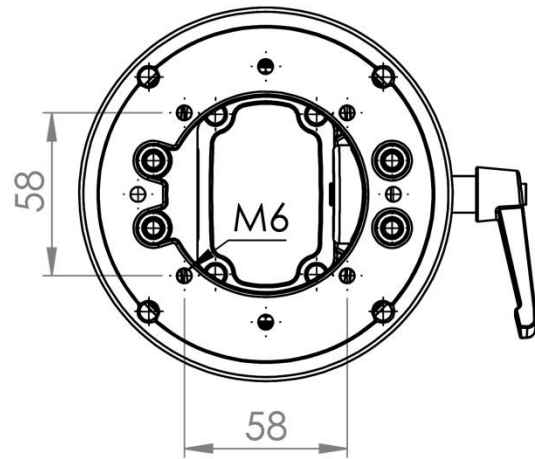

TK060.845

Rotatable Tilting Panel Coupling

Weight (gr)	2.170
Color / Ral Code	7035/7016
Package	1
Package Dimension (mm)	180 x 170 x 150
Diameter (mm)	∅ 130
Movement	310° / ±45°

Bottom View

1 Braking Arm