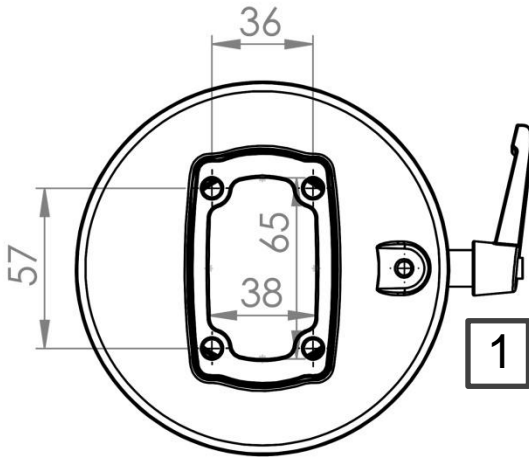

TK060.845

Rotatable Tilting Panel Coupling

Weight (gr)	2.170
Color / Ral Code	7035/7016
Package	1
Package Dimension (mm)	180 x 170 x 150
Diameter (mm)	∅ 130
Movement	310° / ±45°

Bottom View

1 Braking Arm