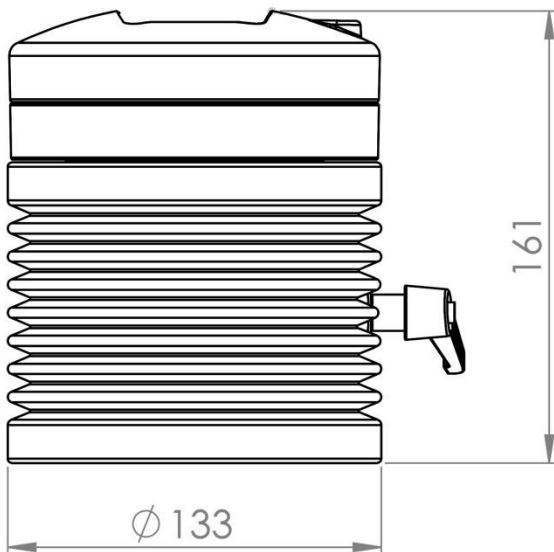

TK060.845

Rotatable Tilting Panel Coupling

Weight (gr)	2.170
Color / Ral Code	7035/7016
Package	1
Package Dimension (mm)	180 x 170 x 150
Diameter (mm)	∅ 130
Movement	310° / ±45°

Bottom View

1 Braking Arm