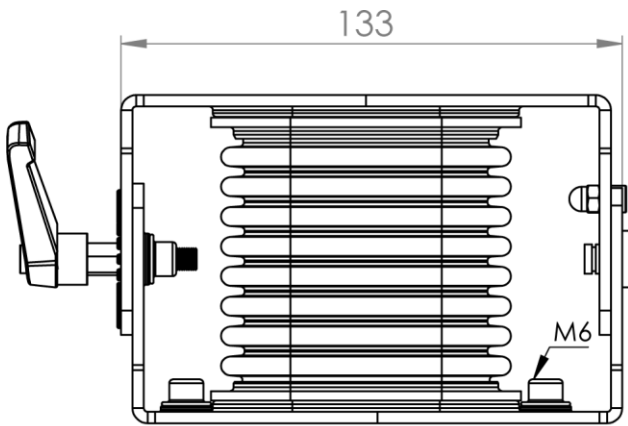

TK060.835

Panel Tilting Adaptor Moving

Weight (gr)	460
Color / Ral Code	7035 / 7016
Package	1
Package Dimension (mm)	155 x 85 x 110
Movement	+ 30 ° / - 40 °

1 Braking Arm