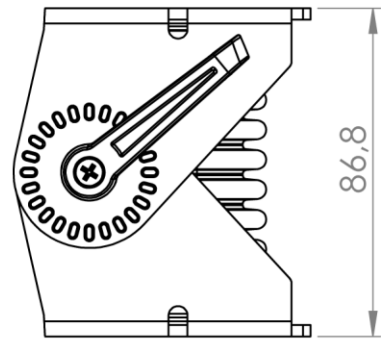

TK060.835

Panel Tilting Adaptor Moving

Weight (gr)	460
Color / Ral Code	7035 / 7016
Package	1
Package Dimension (mm)	155 x 85 x 110
Movement	+ 30 ° / - 40 °

1 Braking Arm