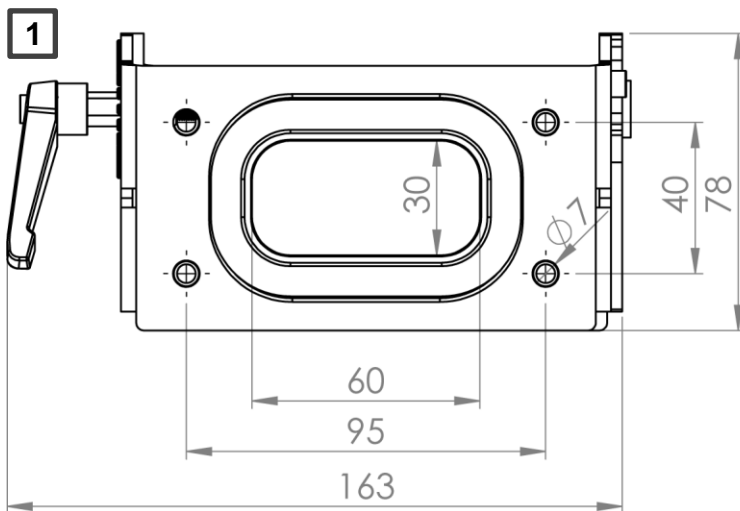

TK060.835

Panel Tilting Adaptor Moving

Weight (gr)	460
Color / Ral Code	7035 / 7016
Package	1
Package Dimension (mm)	155 x 85 x 110
Movement	+ 30 ° / - 40 °

1 Braking Arm