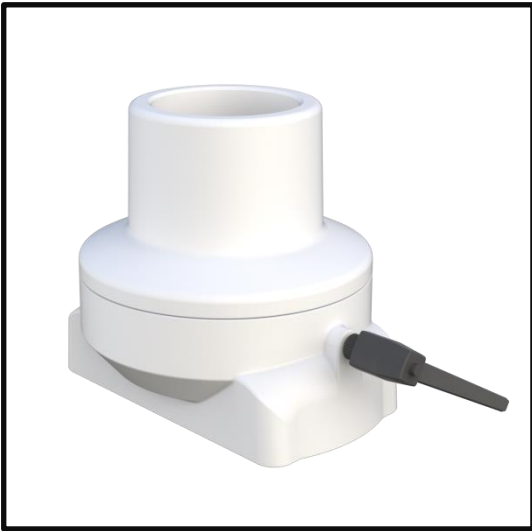

TK060.826

Ø48 Panel Adaptor Vertical

Weight (gr)	950
Color / Ral Code	RAL7035
Package	1
Package Dimension (mm)	140x160x110
Movement	350°