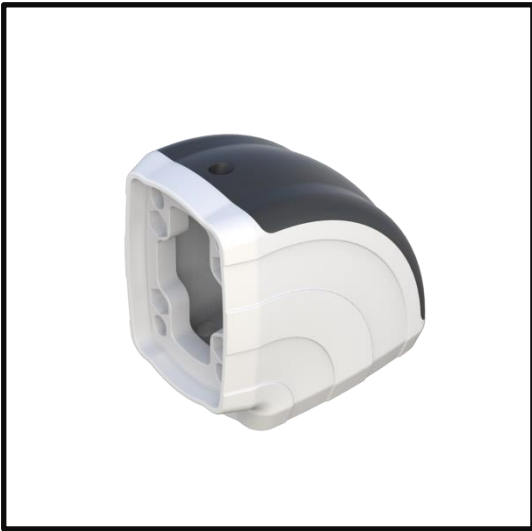

TK060.420

90° Angle Piece

Weight (gr)	654
Color / Ral Code	7035 / 7016
Package	1
Package Dimension (mm)	120 x 75 x 115
Movement	Fixed