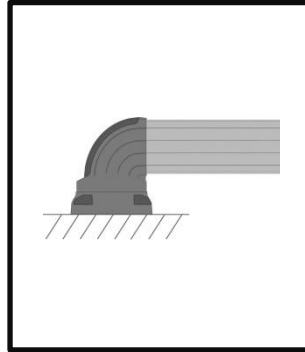

TK060.600

Rotatable Top Mounted 90° Angle Joint

Weight (gr)	2.108
Color / Ral Code	7035 / 7016
Package	1
Package Dimension (mm)	155 x 160 x 145
Movement	315 °