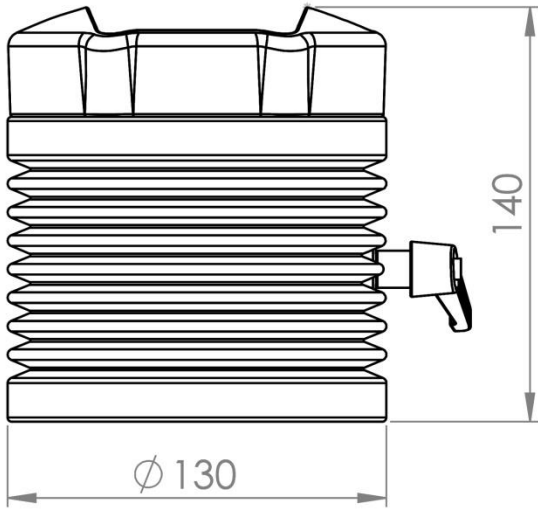

TK120.843

Tilting Panel Coupling

Weight (gr)	1.600
Color / Ral Code	7035/7016
Package	1
Package Dimension (mm)	180 x 160 x 150
Diameter (mm)	∅ 130
Movement	±45°

Bottom View

1 Braking Arm