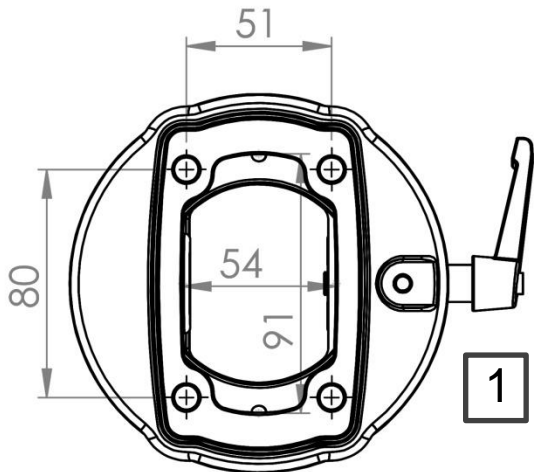

TK120.843

Tilting Panel Coupling

Weight (gr)	1.600
Color / Ral Code	7035/7016
Package	1
Package Dimension (mm)	180 x 160 x 150
Diameter (mm)	∅ 130
Movement	±45°

Bottom View

1 Braking Arm