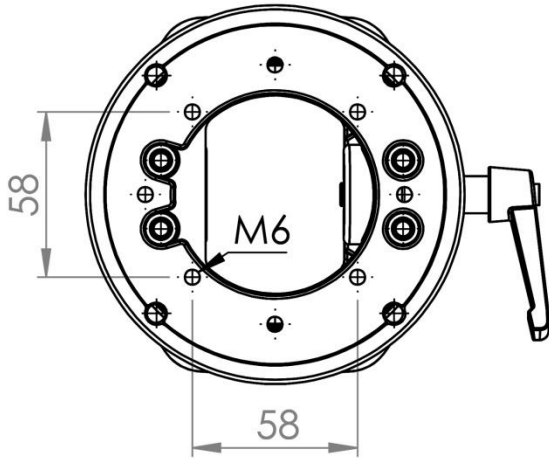

TK120.843

Tilting Panel Coupling

Weight (gr)	1.600
Color / Ral Code	7035/7016
Package	1
Package Dimension (mm)	180 x 160 x 150
Diameter (mm)	∅ 130
Movement	±45°

Bottom View

1 Braking Arm