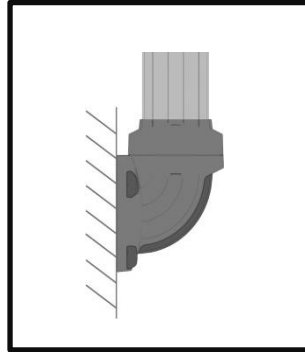

TK120.710

Rotatable Wall-Mounted Hinge Vertical Outlet

Weight (gr)	5.765
Color / Ral Code	7035 / 7016
Package	1
Package Dimension (mm)	280 x 200 x 205
Movement	315 °